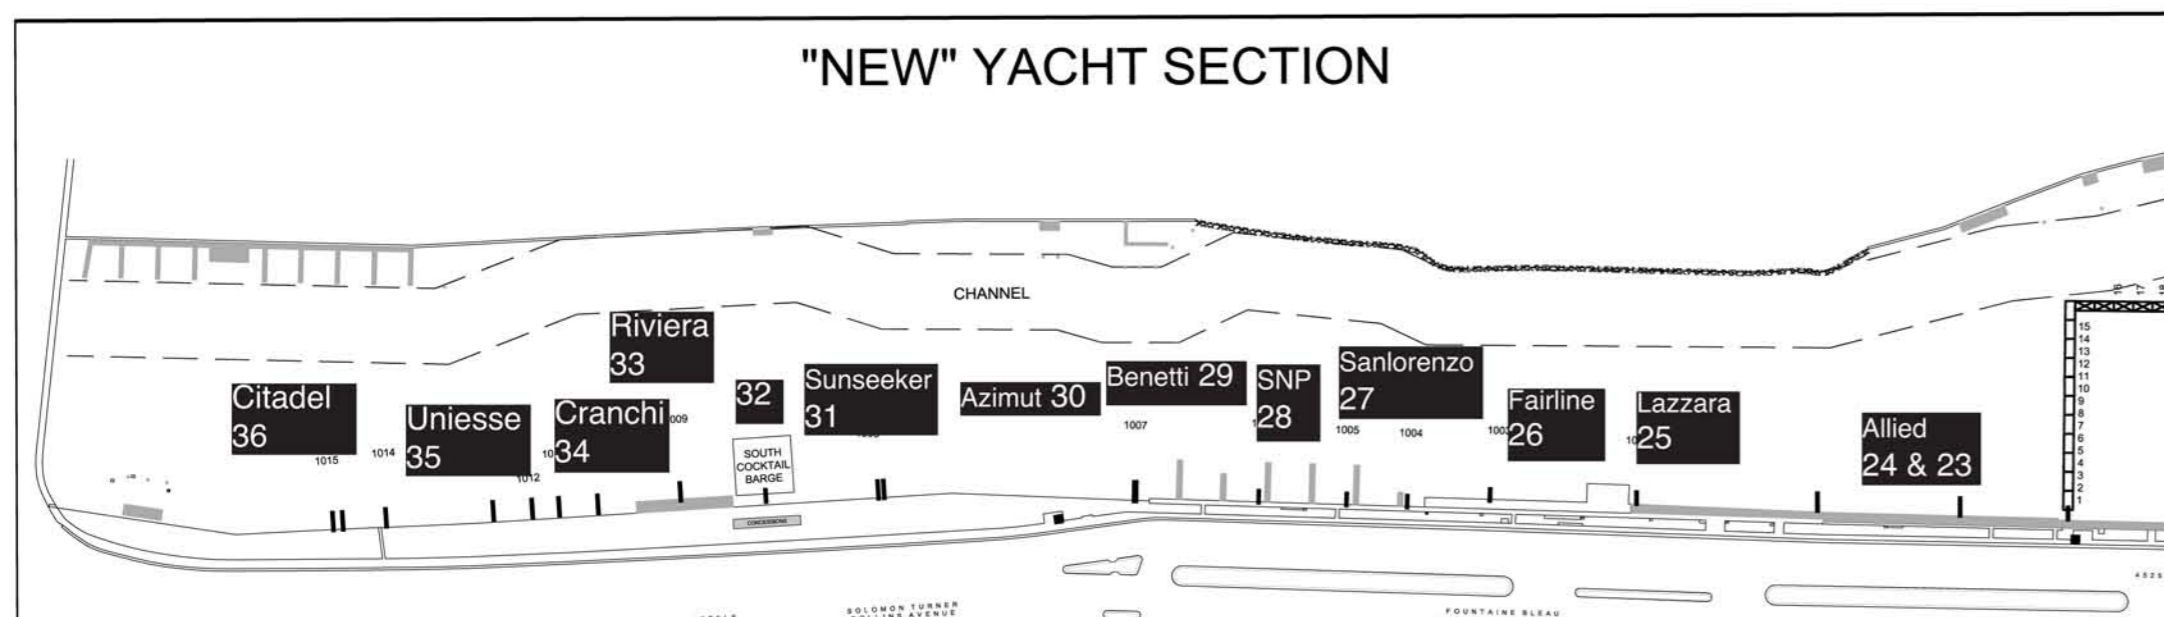

# Yacht & Brokerage Show - Miami Beach, Florida - February 11-15, 2010

**FOR DISPLAY RATES & INFORMATION  
PLEASE CONTACT SHOW MANAGEMENT:  
(800) 940-7642 or (954) 764-7642  
info@showmanagement.com  
www.showmanagement.com**